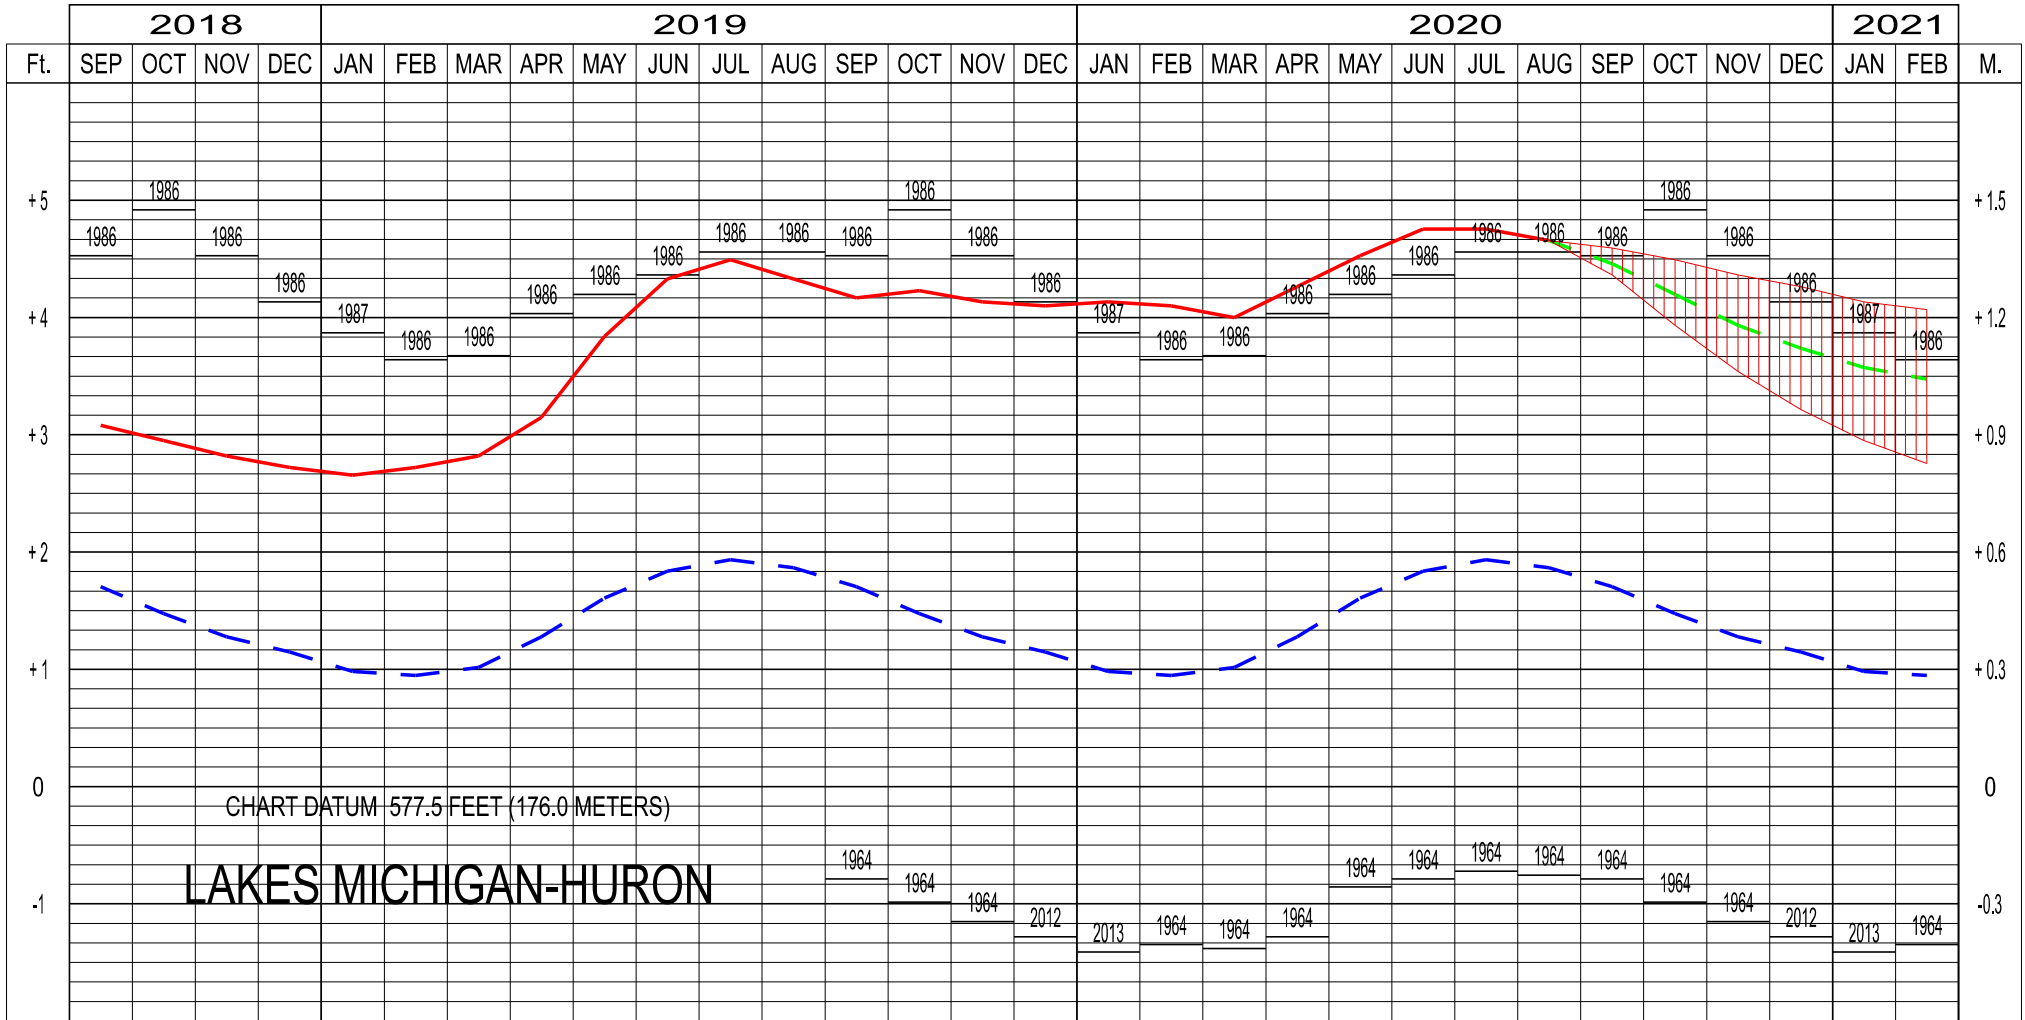

LAKES MICHIGAN-HURON WATER LEVELS - SEPTEMBER 2020

LEGEND

LAKE LEVELS

RECORDED

PROJECTED

AVERAGE **

MAXIMUM **

MINIMUM **

** Average, Maximum and Minimum for period 1918-2019