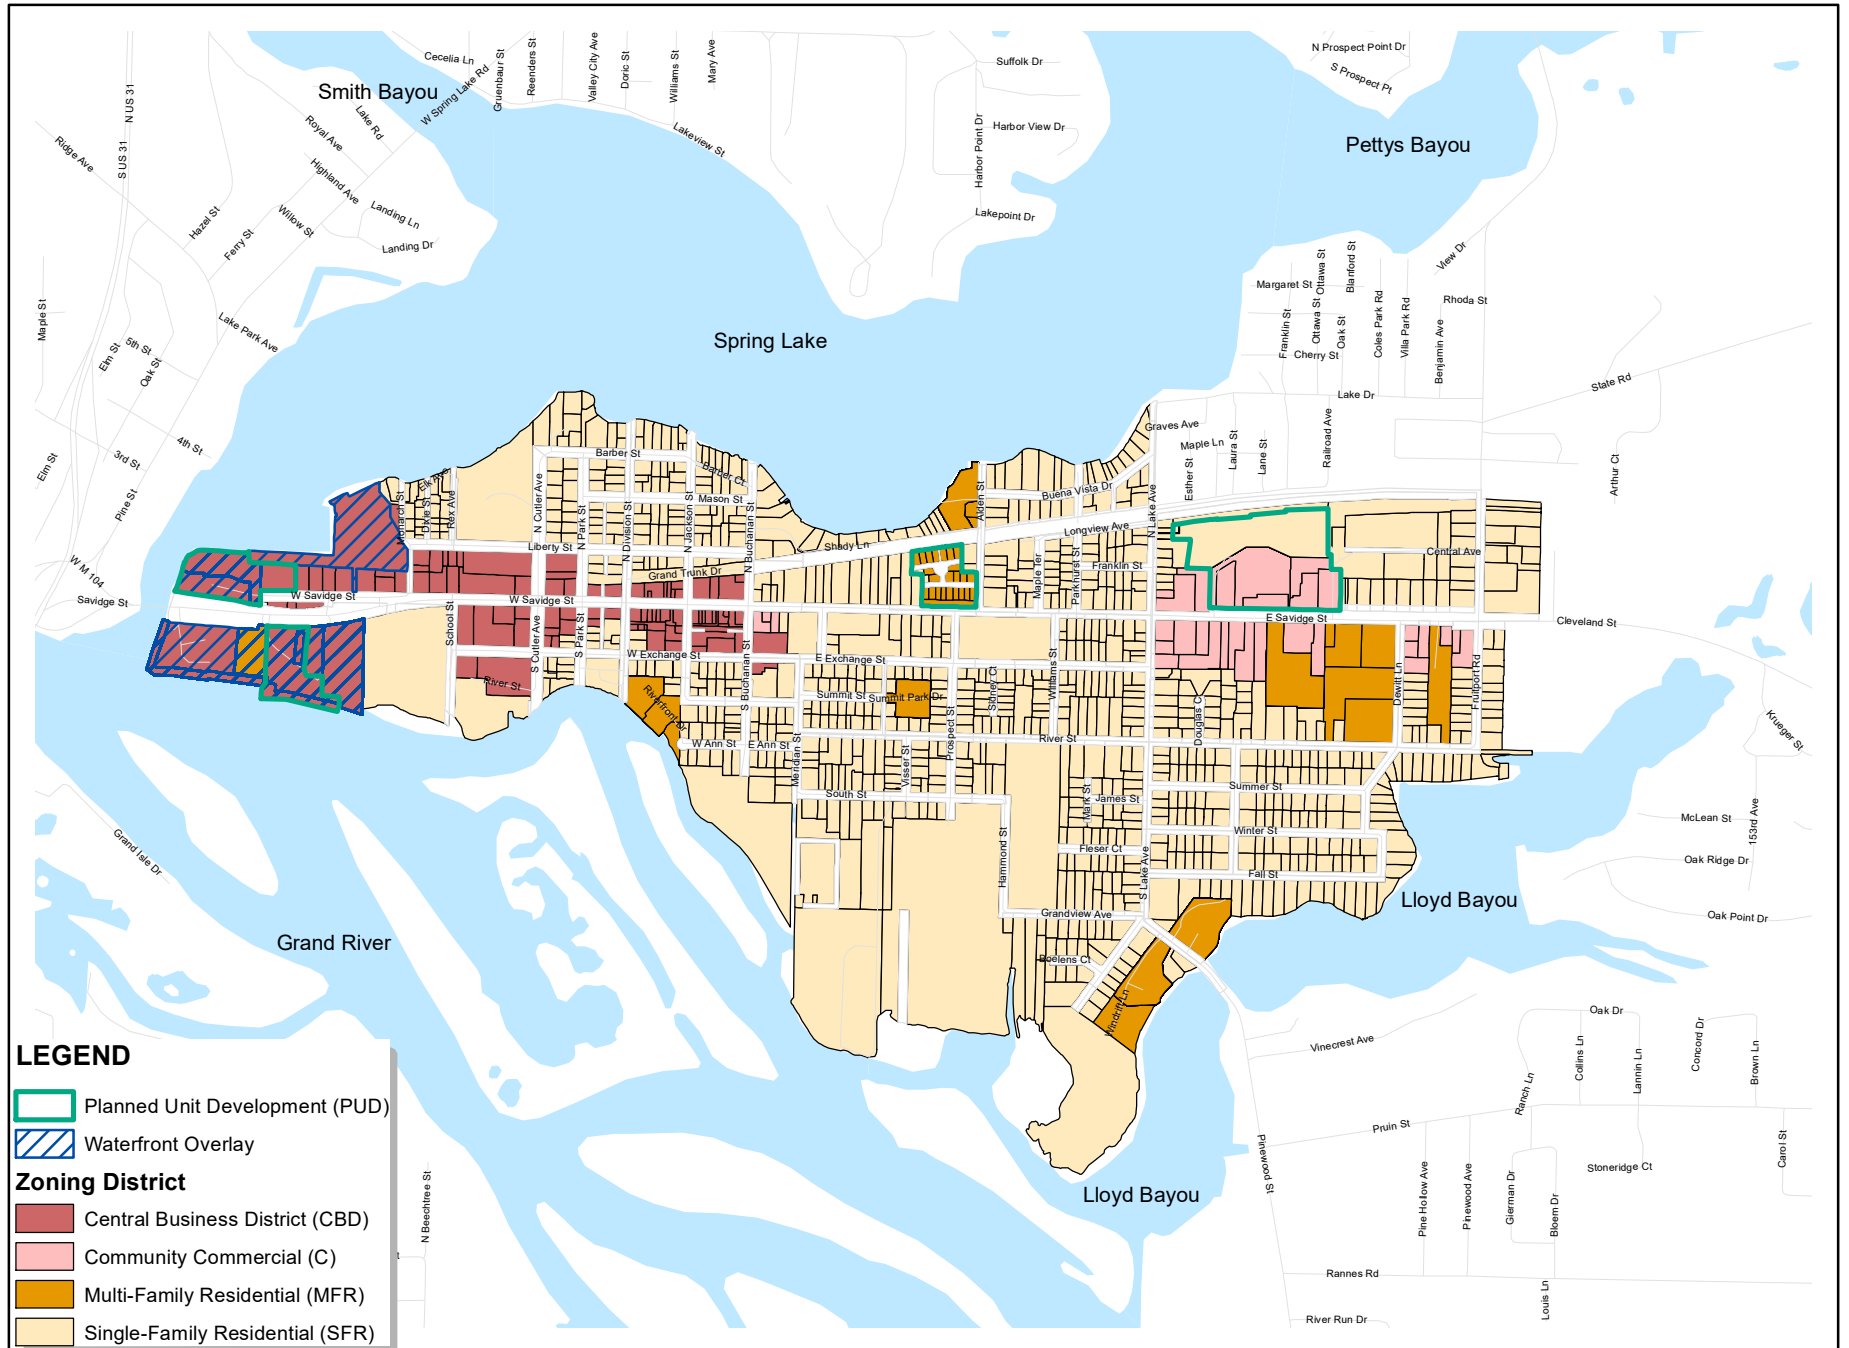

Official Zoning Map

Revised 2/21/2022

Village of Spring Lake Ottawa County, Michigan